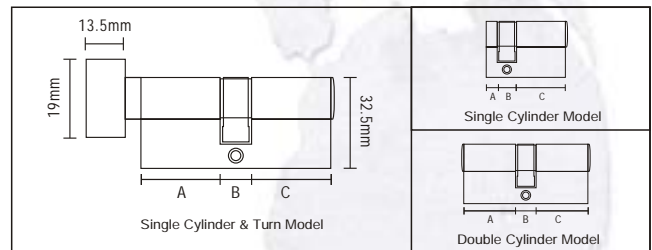

Euro-profile Cylinder

MP-5370CT-SN

MP-5270CT-SN

MP-5146CT-SB

| Model Number | Size (mm) | | | Function |
|--------------|-----------|----|------|-------------------------|
| | A | B | C | |
| MP-5070CT | 30 | 10 | 30 | Privacy Cylinder & Trun |
| MP-5146CT | 5 | 10 | 30 | Single Cylinder |
| MP-5270CT | 30 | 10 | 30 | Double Cylinder |
| MP-5275CT | 32.5 | 10 | 32.5 | Double Cylinder |
| MP-5370CT | 30 | 10 | 30 | Single Cylinder & Turn |
| MP-5375CT | 32.5 | 10 | 32.5 | Single Cylinder & Turn |