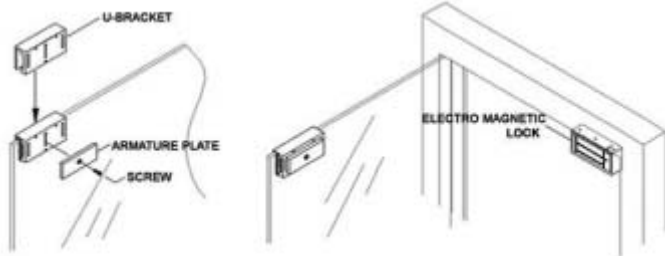

Accessories For Electromagnetic Lock

MP-U130 / MP-U185

U Brackets for electromagnetic lock

電磁鎖鐵板U型支架

MP-U130 Suitable for MP-561/MP-561C

Dimension : 130L x 35W x 33D mm

MP-U130 適用於 MP-561/MP-561C

尺寸 : 130L x 35W x 33D mm

MP-U185 Suitable for MP-562 /MP-562D /MP-563 /MP563D /MP-564

Dimension : 185L x 35W x 33D mm

MP-U185 適用於 MP-562 / MP-562D / MP-563 / MP-563D / MP-564

尺寸 : 185L x 35W x 33D mm

MP-B0001 / MP-B0011 / MP-B0022

Armature plate housing

電磁鎖鐵板槽型支架

MP-B0001 Suitable for MP-563 / MP-563D / MP-564

Dimension : 175L x 76W x 15D mm

MP-B0001 適用於 MP-563 / MP-563D / MP-564

尺寸 : 175L x 76W x 15D mm

MP-B0011 Suitable for MP-562 / MP-562D

Dimension : 175L x 55W x 15D mm

MP-B0011 適用於 MP-562 / MP-563D

尺寸 : 175L x 55W x 15D mm

MP-B0022 Suitable for MP-561 / MP-561C

Dimension : 145L x 50W x 15D mm

MP-B0022 適用於 MP-561 / MP561C

尺寸 : 145L x 50W x 15D mm