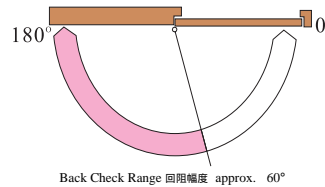

Warranty

Door closers are guaranteed for 10 years and 500,000 cycles passed. from the date of manufacture against any defects in material or workmanship Defective product will be replaced a new unit, but no claim for damage incurred or work done thereon will be allowed. This guarantee is void if the product has been found misapplication or abuse.

產品保證

每個產品於正確途徑使用下，都符合伍拾萬次轉動的標準測試；獲提供長達十年品質保證。如遇有損壞的產品，祇要使用者能提出發票及寄給我們，我們定當立刻更新予客戶。當然外表磨損，工程期間的疏忽或不正確使用；這些人為之損耗將不獲受理。

Standard Installation 標準安裝		Parallel Arm Installation 平衡臂安裝		Applicable Door Size 適用門尺寸		Maximum Door Weight 最強承重量	
Non-Hold Open 無止動型	Hold Open 止動型	Non-Hold Open 無止動型	Hold Open 止動型	Ext. 戶外	Int. 戶內	Ext. 戶外	Int. 戶內
T1000B-SA	T1000B-SA-HO	T1000B-SA-PA	T1000B-SA-PA-HO	750-1050mm	800-1100mm	35-75kg	40-80kg
T2000B-SA	T2000B-SA-HO	T2000B-SA-PA	T2000B-SA-PA-HO	900-1200mm	950-1250mm	55-95kg	60-100kg