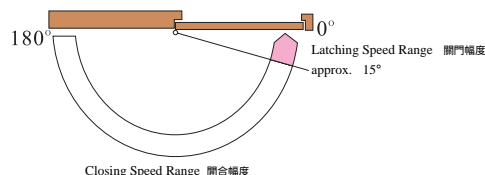

Warranty

T1000 series door closers are guaranteed for 10 years and 500,000 cycles passed. from the date of manufacture against any defects in material or workmanship Defective product will be replaced a new unit, but no claim for damage incurred or work done thereon will be allowed. This guarantee is void if the product has been found misapplication or abuse.

產品保證

每個產品於正確途徑使用下，都符合伍拾萬次轉動的標準測試；獲提供長達十年品質保證。如遇有損壞的產品，祇要使用者能提出發票及寄給我們，我們定當立刻更新予客戶。外表磨損，工程期間的疏忽或不正確使用之人為損耗將不獲受理。

Standard Installation 標準安裝		Parallel Arm Installation 平衡臂安裝		Applicable Door Size 適用門體積		Maximum Door Weight 最強承重量	
Non-Hold Open 無止動型	Hold Open 止動型	Non-Hold Open 無止動型	Hold Open 止動型	Ext. 戶外	Int. 戶內	Ext. 戶外	Int. 戶內
T1002-SA	T1002-SA-HO	T1002-SA-PA	T1002-SA-PA-HO	750mm	800mm	35kg	40kg
T1003-SA	T1003-SA-HO	T1003-SA-PA	T1003-SA-PA-HO	900mm	950mm	55kg	60kg
T1004-SA	T1004-SA-HO	T1004-SA-PA	T1004-SA-PA-HO	1050mm	1100mm	75kg	80kg