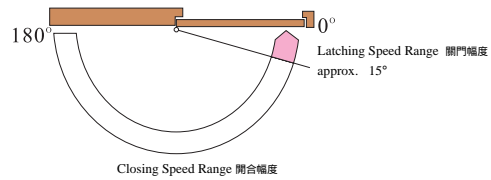

Warranty

Door closers are guaranteed for 10 years and 500,000 cycles passed. from the date of manufacture against any defects in material or workmanship Defective product will be replaced a new unit, but no claim for damage incurred or work done thereon will be allowed. This guarantee is void if the product has been found misapplication or abuse.

產品保證

每個產品於正確途徑使用下，都符合伍拾萬次轉動的標準測試；獲提供長達十年品質保證。如遇有損壞的產品，祇要使用者能提出發票及寄給我們，我們定當立刻更新予客戶。當然外表磨損，工程期間的疏忽或不正確使用；這些人為之損耗將不獲受理。

Standard Installation 標準安裝		Parallel Arm Installation 平衡臂安裝		Applicable Door Size 適用門尺寸		Maximum Door Weight 最強承重量	
Non-Hold Open 無止動型	Hold Open 止動型	Non-Hold Open 無止動型	Hold Open 止動型	Ext. 戶外	Int. 戶內	Ext. 戶外	Int. 戶內
T1000B-SA	T1000B-SA-HO	T1000B-SA-PA	T1000B-SA-PA-HO	750-1050mm	800-1100mm	35-75kg	40-80kg
T2000B-SA	T2000B-SA-HO	T2000B-SA-PA	T2000B-SA-PA-HO	900-1200mm	950-1250mm	55-95kg	60-100kg